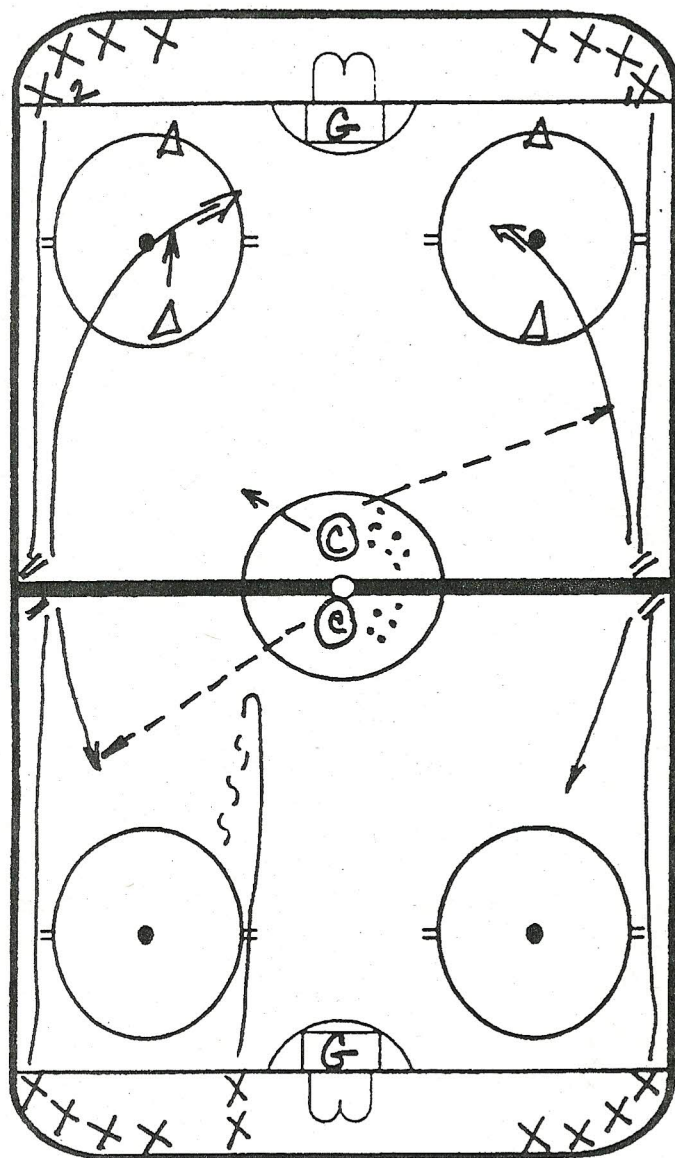

INLINE HOCKEY SKILL DRILLS: *Smally Hard Drive*

Purpose: Teaches players to drive hard to net

Description: Players line up in corners

X1 goes hard to centre red line, stops and drives around pylon for shot on net

X2 goes when coach makes pass to X1

Key Teaching

Points: Drive hard to net
Accelerate with puck

Variations: 2 on 1 with pass from coach